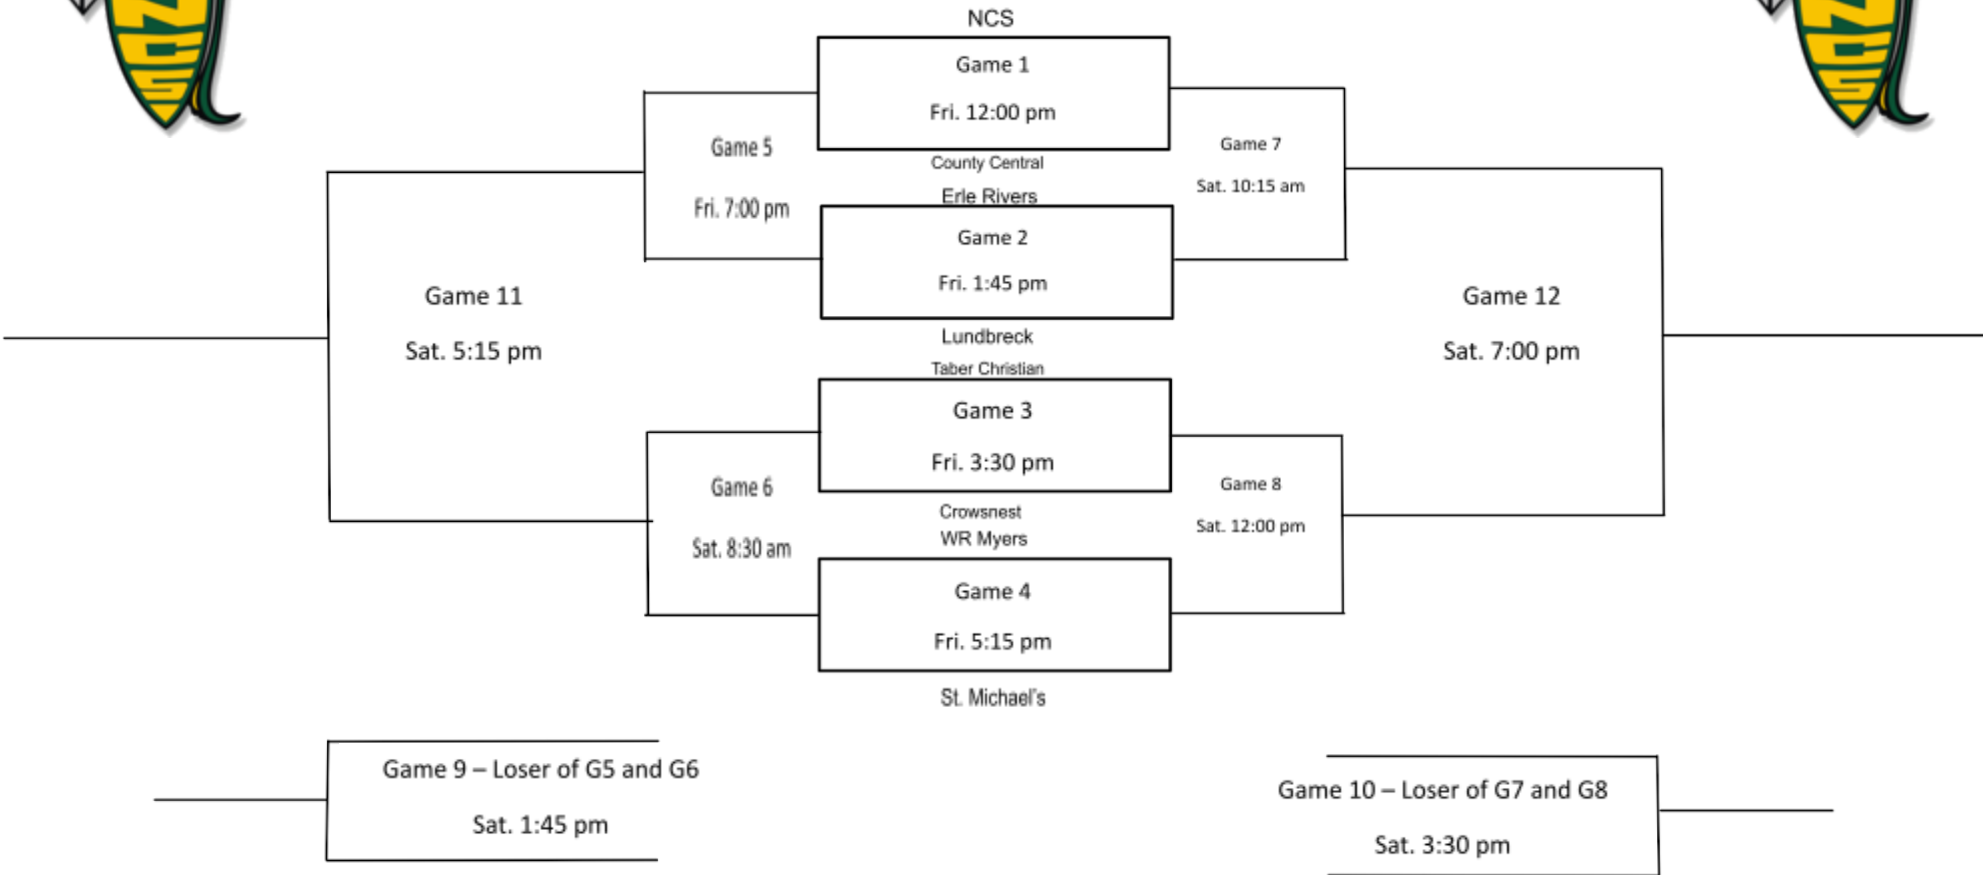

# BLADES CLASSIC TOURNAMENT DRAW

- The tournament will run in an 8 team Oregon Draw format. Each team is guaranteed 3 games.
-

- Please make out a cheque for \$400.00 payable to **Noble Central School**
- The bottom team on the draw is the away team. They will change in the Away team change room and wear light colored uniforms.
- There will be medallions and plaques for first and second place. There will be plaques for the third place and consolation side winners.
- FIBA rules will be followed and carded officials will be running the games. Each game will consist of 4 - 10 minute quarters and 5 minutes will be allowed for half time.
- Bring your own warm up balls. Balls are not to be played with anywhere other than in the gym.
- Coaches or team managers are expected to supervise their players on and off of the court.
- Please arrive a half hour before your scheduled game time. If we are running ahead of schedule, we would appreciate if teams are ready to play early
- There will be a **concession and coaches room**. The coaches room will be in the school staff room through the inside double doors and to the left. The concession stand is across from the trophy cabinet.

### **Gate/Admission**

Single Day Adult - \$3.00

Child (under 12 years old) - \$2.00

Tournament Pass (for both days) - \$5.00